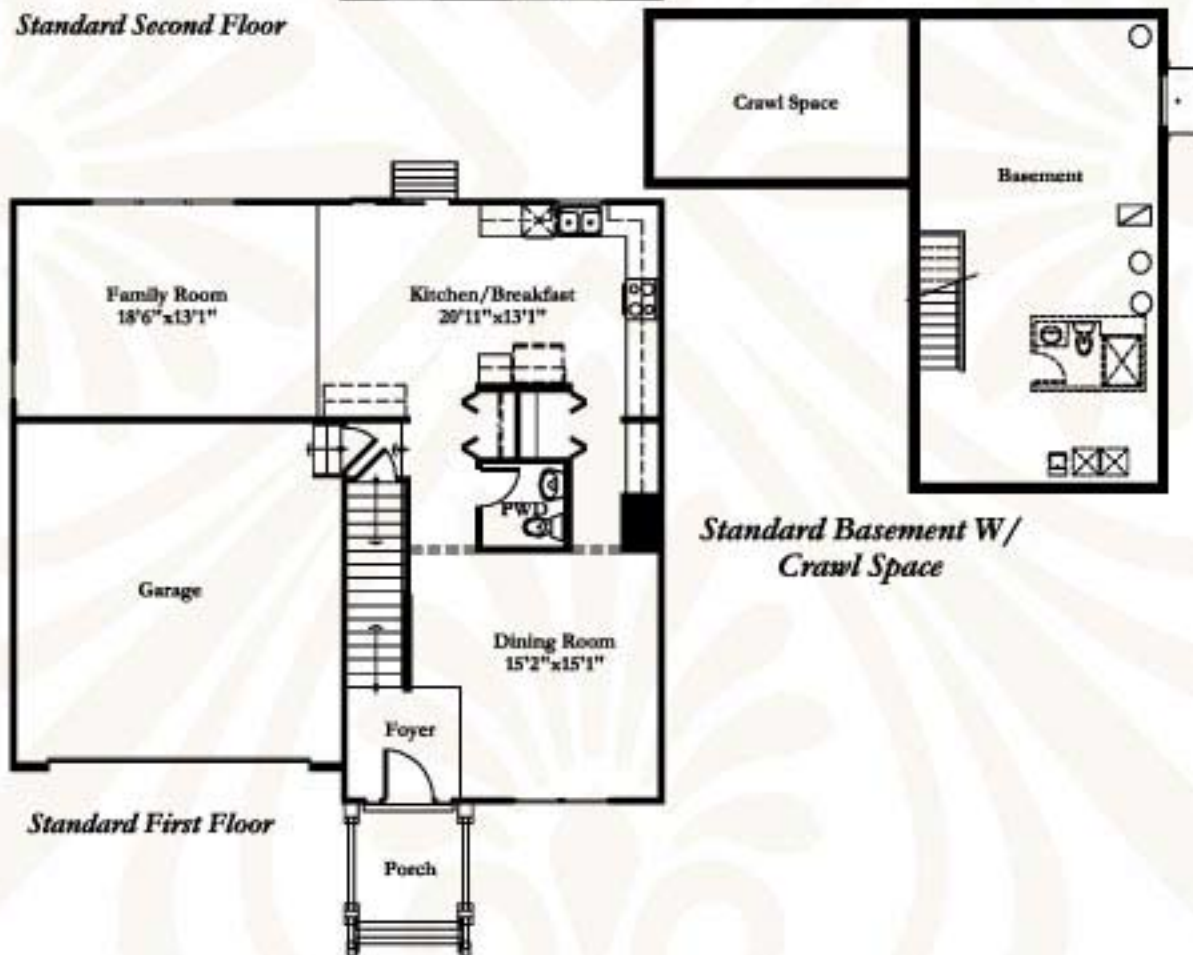

The Dalewood

Included Plan

Standard Second Floor

Standard First Floor

Standard Basement W/
Crawl Space

West Point Gardens policy of continual improvement in design and construction requires that dimensions are approximate and subject to change. Specifications, equipment and prices may be subject to change by the developer without notice. Renderings are artist's conception only. Some optional features may be shown. 306