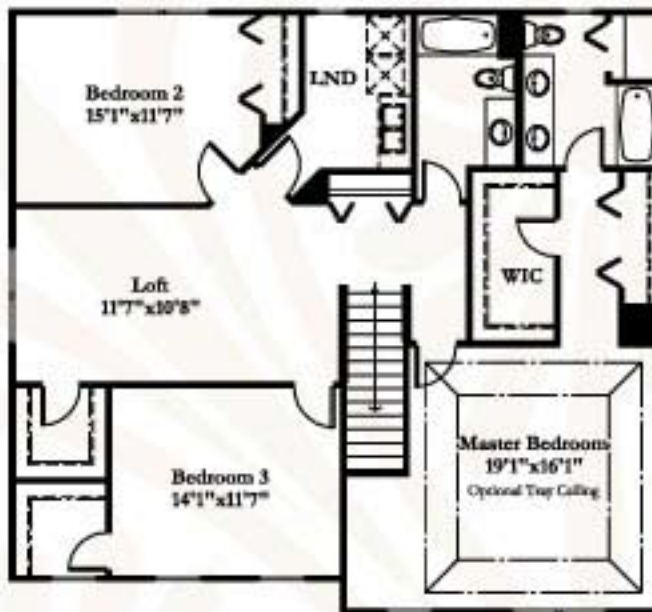

The Dalewood

Included Plan

Standard Second Floor

Standard First Floor

Standard Basement W/
Crawl Space

West Point Gardens policy of continual improvement in design and construction requires that dimensions are approximate and subject to change. Specifications, equipment and prices may be subject to change by the developer without notice. Renderings are artist's conception only. Some optional features may be shown. 306